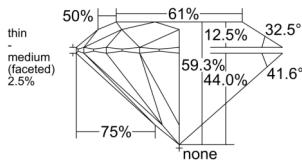

GIA®

FACSIMILE

GIA REPORT 6545140146

Verify this report at GIA.edu

GIA NATURAL DIAMOND DOSSIER®

December 01, 2025
GIA Report Number 6545140146
Shape and Cutting Style ..... Round Brilliant
Measurements ..... 5.22 - 5.24 x 3.10 mm

GRADING RESULTS

Carat Weight ..... 0.51 carat
Color Grade I
Clarity Grade S11
Cut Grade ..... Excellent

ADDITIONAL GRADING INFORMATION

Polish ..... Excellent
Symmetry ..... Excellent
Fluorescence ..... None
Clarity Characteristics ..... Crystal, Cloud
Inscription(s): GIA 6545140146

PROPORTIONS

Profile to actual proportions