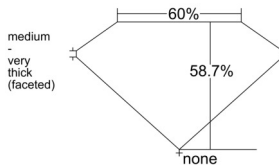

GIA®

FACSIMILE

GIA REPORT 6545139953

Verify this report at GIA.edu

GIA NATURAL DIAMOND DOSSIER®

December 02, 2025
GIA Report Number 6545139953
Shape and Cutting Style ..... Heart Brilliant
Measurements ..... 5.44 x 6.15 x 3.61 mm

GRADING RESULTS

Carat Weight ..... 0.70 carat
Color Grade ..... D
Clarity Grade VS2

ADDITIONAL GRADING INFORMATION

Polish ..... Excellent
Symmetry ..... Excellent
Fluorescence ..... None
Clarity Characteristics ..... Crystal
Inscription(s): GIA 6545139953

PROPORTIONS

Profile not to actual proportions

GRADING SCALES

GIA COLOR SCALE		GIA CLARITY SCALE			
COLORLESS	D	VERY VERY SLIGHTLY INCLUDED	FLAWLESS		
	E		INTERNALLY FLAWLESS		
	F	VERY SLIGHTLY INCLUDED	VVS₁		
	G		VVS₂		
	H		VS₁		
	NEAR COLORLESS	I	SLIGHTLY INCLUDED	VS₂	
		J		SI₁	
		FAINT	K	INCLUDED	SI₂
			L		I₁
			M		I₂
VERT LIGHT	N	LIGHT	I₃		
	O				
	P				
	Q				
	R