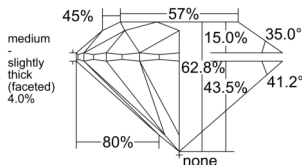

GIA®

FACSIMILE

GIA REPORT 6545134388

Verify this report at GIA.edu

GIA NATURAL DIAMOND DOSSIER®

December 02, 2025
GIA Report Number 6545134388
Shape and Cutting Style ..... Round Brilliant
Measurements ..... 4.61 - 4.64 x 2.90 mm

GRADING RESULTS

Carat Weight ..... 0.38 carat
Color Grade ..... F
Clarity Grade VVS1
Cut Grade ..... Excellent

ADDITIONAL GRADING INFORMATION

Polish ..... Excellent
Symmetry ..... Excellent
Fluorescence ..... None
Clarity Characteristics ..... Pinpoint, Feather
Inscription(s): GIA 6545134388

PROPORTIONS

GRADING SCALES

GIA COLOR SCALE

COLORLESS	D
	E
	F
	G
	H
	I
	J
NEAR COLORLESS	K
	L
FAIN	M
	N
	O
	P
VERY LIGHT	Q
	R
	S
	T
	U
	V
	W
	X
	Y
LIGHT	Z

GIA CLARITY SCALE

FLAWLESS	INTERNAL FLAWLESS	
		FLAWLESS
VERY VERY SLIGHTLY INCLUDED	VVS₁	
	VVS₂	
VERY SLIGHTLY INCLUDED	VS₁	
	VS₂	
SLIGHTLY INCLUDED	SI₁	
	SI₂	
INCLUDED	I₁	
	I₂	
	I₃	

GIA CUT SCALE

EXCELLENT
VERY GOOD
GOOD
FAIR
POOR