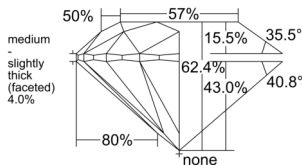

GIA®

FACSIMILE

GIA REPORT 6545131423

Verify this report at GIA.edu

GIA NATURAL DIAMOND DOSSIER®

December 02, 2025
GIA Report Number 6545131423
Shape and Cutting Style ..... Round Brilliant
Measurements ..... 4.27 - 4.30 x 2.67 mm

GRADING RESULTS

Carat Weight ..... 0.30 carat
Color Grade ..... F
Clarity Grade VVS1
Cut Grade ..... Excellent

ADDITIONAL GRADING INFORMATION

Polish ..... Excellent
Symmetry ..... Excellent
Fluorescence ..... None
Clarity Characteristics ..... Pinpoint, Feather
Inscription(s): GIA 6545131423

PROPORTIONS

GRADING SCALES

GIA COLOR SCALE	GIA CLARITY SCALE	GIA CUT SCALE	
D	FLAWLESS	EXCELLENT	
E	INTERNALLY FLAWLESS		
F		VVS₁	VERY GOOD
G	VVS₂		
H	VS₁	GOOD	
I	VS₂		
J	SI₁	FAIR	
K	SI₂		
L	I₁	POOR	
M	I₂		
N	I₃		
O			
P			
Q			
R			
S			
T			
U			
V			
W			
X			
Y			
Z