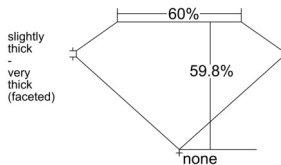

GIA®

FACSIMILE

GIA REPORT 6545130448

Verify this report at GIA.edu

GIA NATURAL DIAMOND DOSSIER®

December 01, 2025
GIA Report Number 6545130448
Shape and Cutting Style ..... Heart Brilliant
Measurements ..... 4.71 x 5.48 x 3.28 mm

GRADING RESULTS

Carat Weight ..... 0.50 carat
Color Grade ..... E
Clarity Grade VVS2

ADDITIONAL GRADING INFORMATION

Polish ..... Excellent
Symmetry ..... Excellent
Fluorescence ..... Faint
Clarity Characteristics ..... Pinpoint, Surface Graining
Inscription(s): GIA 6545130448

PROPORTIONS

Profile not to actual proportions

GRADING SCALES

GIA COLOR SCALE		GIA CLARITY SCALE		
COLORLESS	D	VERY SLIGHTLY INCLUDED	FLAWLESS	
	E		INTERNALLY FLAWLESS	
	F		VVS₁	
	G		VVS₂	
	NEAR COLORLESS	H	VERY SLIGHTLY INCLUDED	VS₁
		I		VS₂
		J	SLIGHTLY INCLUDED	S₁
		K		S₂
	FAINT	L	INCLUDED	I₁
		M		I₂
N		I₃		
O				
VERT LIGHT		P		
		Q		
		R		
		S		
LIGHT	T			
	U			
	V			
	W			
	X			
	Y			
	Z