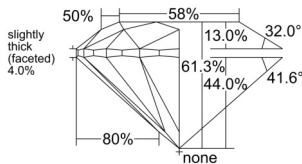

GIA®

FACSIMILE

GIA REPORT 6545128324

Verify this report at GIA.edu

GIA NATURAL DIAMOND DOSSIER®

December 01, 2025
GIA Report Number 6545128324
Shape and Cutting Style ..... Round Brilliant
Measurements ..... 4.35 - 4.38 x 2.68 mm

GRADING RESULTS

Carat Weight ..... 0.31 carat
Color Grade ..... F
Clarity Grade VVS1
Cut Grade ..... Excellent

ADDITIONAL GRADING INFORMATION

Polish ..... Excellent
Symmetry ..... Excellent
Fluorescence ..... None
Clarity Characteristics ..... Pinpoint, Feather
Inscription(s): GIA 6545128324

PROPORTIONS

Profile to actual proportions

GRADING SCALES

GIA COLOR SCALE	GIA CLARITY SCALE	GIA CUT SCALE	
D	FLAWLESS	EXCELLENT	
E	INTERNALLY FLAWLESS		
F		VVS₁	VERY GOOD
G	VVS₂		
H	VS₁	GOOD	
I	VS₂		
J	SI₁	FAIR	
K	SI₂		
L	I₁	POOR	
M			
N			
O	I₂		
P			
Q			
R	I₃		
S			
T			
U			
V			
W			
X			
Y			
Z