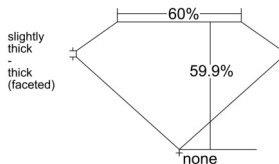

GIA®

FACSIMILE

GIA REPORT 6545122073

Verify this report at GIA.edu

GIA NATURAL DIAMOND DOSSIER®

December 01, 2025
GIA Report Number 6545122073
Shape and Cutting Style ..... Heart Brilliant
Measurements ..... 5.36 x 6.24 x 3.74 mm

GRADING RESULTS

Carat Weight ..... 0.73 carat
Color Grade ..... H
Clarity Grade VVS1

ADDITIONAL GRADING INFORMATION

Polish ..... Very Good
Symmetry ..... Very Good
Fluorescence ..... None
Clarity Characteristics ..... Pinpoint
Inscription(s): GIA 6545122073

PROPORTIONS

Profile not to actual proportions

GRADING SCALES

GIA COLOR SCALE		GIA CLARITY SCALE			
COLORLESS	D	VERY VERY SLIGHTLY INCLUDED	FLAWLESS		
	E		INTERNALLY FLAWLESS		
	F	VERY SLIGHTLY INCLUDED	VVS₁		
	G		VVS₂		
	H		VS₁		
	NEAR COLORLESS	I	SLIGHTLY INCLUDED	VS₂	
		J		SI₁	
		FAINT	K	INCLUDED	SI₂
			L		I₁
			M		I₂
VERT LIGHT	N	LIGHT	I₃		
	O				
	P				
	Q				
	R