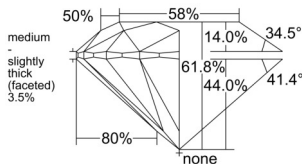

GIA®

FACSIMILE

GIA REPORT 6545117926

Verify this report at GIA.edu

GIA NATURAL DIAMOND DOSSIER®

December 01, 2025
GIA Report Number 6545117926
Shape and Cutting Style ..... Round Brilliant
Measurements ..... 4.46 - 4.49 x 2.77 mm

GRADING RESULTS

Carat Weight ..... 0.34 carat
Color Grade ..... M
Clarity Grade VS1
Cut Grade ..... Excellent

ADDITIONAL GRADING INFORMATION

Polish ..... Excellent
Symmetry ..... Excellent
Fluorescence ..... Faint
Clarity Characteristics ..... Feather, Pinpoint
Inscription(s): GIA 6545117926

PROPORTIONS

Profile to actual proportions

GRADING SCALES

GIA COLOR SCALE	GIA CLARITY SCALE	GIA CUT SCALE	
D	FLAWLESS	EXCELLENT	
E	INTERNALLY FLAWLESS		
F		VVS₁	VERY GOOD
G	VVS₂		
H	VS₁	GOOD	
I	VS₂		
J	SI₁	FAIR	
K	SI₂		
L	I₁	POOR	
M	I₂		
N	I₃		
O			
P			
Q			
R			
S			
T			
U			
V			
W			
X			
Y			
Z