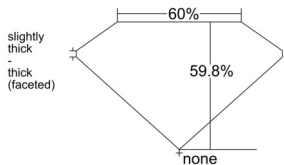

GIA®

FACSIMILE

GIA REPORT 6545106388

Verify this report at GIA.edu

GIA NATURAL DIAMOND DOSSIER®

November 27, 2025
GIA Report Number 6545106388
Shape and Cutting Style ..... Heart Brilliant
Measurements ..... 5.21 x 6.15 x 3.68 mm

GRADING RESULTS

Carat Weight ..... 0.70 carat
Color Grade I
Clarity Grade VS2

ADDITIONAL GRADING INFORMATION

Polish ..... Excellent
Symmetry ..... Excellent
Fluorescence ..... None
Clarity Characteristics ..... Feather, Crystal
Inscription(s): GIA 6545106388

PROPORTIONS

Profile not to actual proportions

GRADING SCALES

GIA COLOR SCALE		GIA CLARITY SCALE	
COLORLESS	D	VERY VERY SLIGHTLY INCLUDED	FLAWLESS
	E		INTERNALLY FLAWLESS
	F		VVS₁
	G		VVS₂
	H		VS₁
	I		VS₂
	J		SI₁
	K		SI₂
	L		I₁
	M		I₂
NEAR COLORLESS	N	SLIGHTLY INCLUDED	I₃
	O		
	P		
	Q		
FAINT	R		
	S		
	T		
	U		
VERT LIGHT	V		
	W		
	X		
	Y		
LIGHT	Z