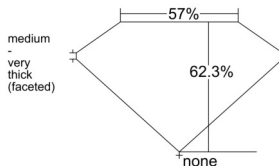

GIA®

FACSIMILE

GIA REPORT 6545106330

Verify this report at GIA.edu

GIA NATURAL DIAMOND DOSSIER®

November 27, 2025
GIA Report Number 6545106330
Shape and Cutting Style ..... Heart Brilliant
Measurements ..... 5.12 x 6.14 x 3.83 mm

GRADING RESULTS

Carat Weight ..... 0.70 carat
Color Grade I
Clarity Grade VS1

ADDITIONAL GRADING INFORMATION

Polish ..... Excellent
Symmetry ..... Very Good
Fluorescence ..... None
Clarity Characteristics ..... Crystal, Needle, Pinpoint
Inscription(s): GIA 6545106330

PROPORTIONS

Profile not to actual proportions

GRADING SCALES

GIA COLOR SCALE		GIA CLARITY SCALE			
COLORLESS	D	VERY VERY SLIGHTLY INCLUDED	FLAWLESS		
	E		INTERNALLY FLAWLESS		
	F	VERY SLIGHTLY INCLUDED	VVS₁		
	G		VVS₂		
	H		VS₁		
	NEAR COLORLESS	I	SLIGHTLY INCLUDED	VS₂	
		J		SI₁	
		FAINT	K	INCLUDED	SI₂
			L		I₁
			M		I₂
VERT LIGHT	N	LIGHT	I₃		
	O				
	P				
	Q				
	R