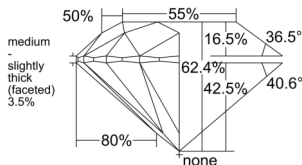

GIA®

FACSIMILE

GIA REPORT 6545103999

Verify this report at GIA.edu

GIA NATURAL DIAMOND DOSSIER®

November 26, 2025
GIA Report Number 6545103999
Shape and Cutting Style ..... Round Brilliant
Measurements ..... 5.09 - 5.11 x 3.18 mm

GRADING RESULTS

Carat Weight ..... 0.51 carat
Color Grade ..... H
Clarity Grade VS2
Cut Grade ..... Excellent

ADDITIONAL GRADING INFORMATION

Polish ..... Excellent
Symmetry ..... Excellent
Fluorescence ..... None
Clarity Characteristics ..... Cloud, Crystal
Inscription(s): GIA 6545103999

PROPORTIONS

GRADING SCALES

GIA COLOR SCALE	GIA CLARITY SCALE	GIA CUT SCALE	
D	FLAWLESS	EXCELLENT	
E	INTERNALLY FLAWLESS		
F		VVS₁	VERY GOOD
G	VVS₂		
H	VS₁	GOOD	
I	VS₂		
J	SI₁	FAIR	
K	SI₂		
L	I₁	POOR	
M			
N			
O	I₂		
P			
Q			
R	I₃		
S			
T			
U			
V			
W			
X			
Y			
Z