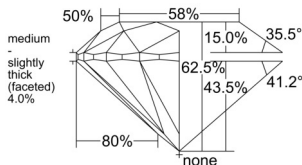

GIA®

FACSIMILE

GIA NATURAL DIAMOND DOSSIER®

November 26, 2025
GIA Report Number 6545102556
Shape and Cutting Style ..... Round Brilliant
Measurements ..... 5.14 - 5.17 x 3.22 mm

GRADING RESULTS

Carat Weight ..... 0.53 carat
Color Grade L
Clarity Grade VS1
Cut Grade ..... Excellent

ADDITIONAL GRADING INFORMATION

Polish ..... Excellent
Symmetry ..... Excellent
Fluorescence ..... None
Clarity Characteristics ..... Cloud
Inscription(s): GIA 6545102556

GIA REPORT 6545102556

Verify this report at GIA.edu

PROPORTIONS

Profile to actual proportions