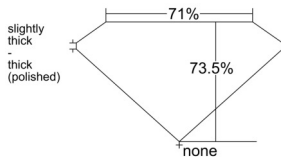

GIA®

FACSIMILE

GIA REPORT 6545099812

Verify this report at GIA.edu

GIA NATURAL DIAMOND DOSSIER®

November 27, 2025
GIA Report Number 6545099812
Shape and Cutting Style ..... **Square Modified Brilliant**
Measurements ..... 3.76 x 3.75 x 2.76 mm

GRADING RESULTS

Carat Weight ..... 0.33 carat
Color Grade ..... E
Clarity Grade VVS1

ADDITIONAL GRADING INFORMATION

Polish ..... Excellent
Symmetry ..... Very Good
Fluorescence ..... Faint
Clarity Characteristics ..... Pinpoint
Inscription(s): GIA 6545099812

PROPORTIONS

Profile not to actual proportions

GRADING SCALES

GIA COLOR SCALE		GIA CLARITY SCALE			
COLORLESS	D	VERY VERY SLIGHTLY INCLUDED	FLAWLESS		
	E		INTERNALLY FLAWLESS		
	F		VVS₁		
	G		VVS₂		
	NEAR COLORLESS	H	VERY SLIGHTLY INCLUDED	VS₁	
		I		VS₂	
		FAINT	J	SLIGHTLY INCLUDED	S₁
			K		S₂
	L		I₁		
	LIGHT		M	INCLUDED	I₂
N			I₃		
O					
P					
Q					
R					
S					
T					
U					
V					
W					
X					
Y					
Z