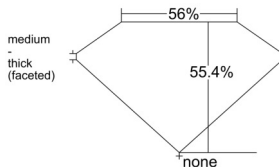

GIA®

FACSIMILE

GIA REPORT 6545091912

Verify this report at GIA.edu

GIA NATURAL DIAMOND DOSSIER®

November 26, 2025
GIA Report Number 6545091912
Shape and Cutting Style ..... Heart Brilliant
Measurements ..... 5.82 x 6.35 x 3.52 mm

GRADING RESULTS

Carat Weight ..... 0.74 carat
Color Grade ..... H
Clarity Grade VS2

ADDITIONAL GRADING INFORMATION

Polish ..... Excellent
Symmetry ..... Very Good
Fluorescence ..... Medium Blue
Clarity Characteristics ..... Cloud, Crystal
Inscription(s): GIA 6545091912

PROPORTIONS

Profile not to actual proportions

GRADING SCALES

GIA COLOR SCALE		GIA CLARITY SCALE			
COLORLESS	D	VERY VERY SLIGHTLY INCLUDED	FLAWLESS		
	E		INTERNALLY FLAWLESS		
	F		VVS₁		
	NEAR COLORLESS	G	VERY SLIGHTLY INCLUDED	VVS₂	
		H		VS₁	
		FANT	I	SLIGHTLY INCLUDED	VS₂
			J		SI₁
	LIGHT	K	INCLUDED	SI₂	
		L		I₁	
		M	NOT LISTED	I₂	
N		I₃			
O					
P					
Q					
R					
S					
T					
U					
V					
W					
X					
Y					
Z