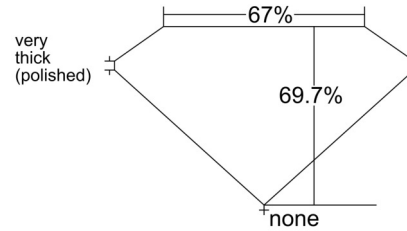

PROPORTIONS

Profile not to actual proportions