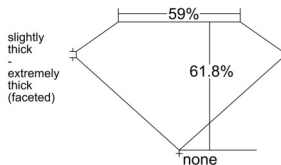

GIA®

FACSIMILE

GIA REPORT 6545087551

Verify this report at GIA.edu

GIA NATURAL DIAMOND DOSSIER®

November 25, 2025
GIA Report Number 6545087551
Shape and Cutting Style ..... Marquise Brilliant
Measurements ..... 6.50 x 3.50 x 2.16 mm

GRADING RESULTS

Carat Weight ..... 0.30 carat
Color Grade ..... G
Clarity Grade VVS1

ADDITIONAL GRADING INFORMATION

Polish ..... Excellent
Symmetry ..... Very Good
Fluorescence ..... None
Clarity Characteristics ..... Cavity
Inscription(s): GIA 6545087551

PROPORTIONS

Profile not to actual proportions

GRADING SCALES

GIA COLOR SCALE		GIA CLARITY SCALE			
COLORLESS	D	VERY VERY SLIGHTLY INCLUDED	FLAWLESS		
	E		INTERNALLY FLAWLESS		
	F		VVS₁		
	NEAR COLORLESS	G	VVS₂		
		H	VERY SLIGHTLY INCLUDED	VS₁	
		I		VS₂	
		FAINT	J	SLIGHTLY INCLUDED	S₁
			K		S₂
	L		INCLUDED		I₁
	M			I₂	
N	I₃				
VERT LIGHT	O				
	P				
	Q				
	R				
	S				
	T				
LIGHT	U				
	V				
	W				
	X				
	Y				
	Z