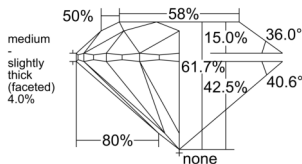

GIA®

FACSIMILE

GIA REPORT 6545084159

Verify this report at GIA.edu

GIA NATURAL DIAMOND DOSSIER®

November 25, 2025
GIA Report Number 6545084159
Shape and Cutting Style ..... Round Brilliant
Measurements ..... 4.60 - 4.63 x 2.85 mm

GRADING RESULTS

Carat Weight ..... 0.38 carat
Color Grade ..... E
Clarity Grade VVS2
Cut Grade ..... Excellent

ADDITIONAL GRADING INFORMATION

Polish ..... Excellent
Symmetry ..... Excellent
Fluorescence ..... Medium Blue
Clarity Characteristics ..... Pinpoint
Inscription(s): GIA 6545084159

PROPORTIONS

GRADING SCALES

GIA COLOR SCALE	GIA CLARITY SCALE	GIA CUT SCALE	
D	FLAWLESS	EXCELLENT	
E	INTERNALLY FLAWLESS		
F		VVS₁	VERY GOOD
G	VVS₂		
H	VS₁	GOOD	
I	VS₂		
J	SI₁	FAIR	
K	SI₂		
L	I₁	POOR	
M			
N			
O	I₂		
P			
Q			
R	I₃		
S			
T			
U			
V			
W			
X			
Y			
Z