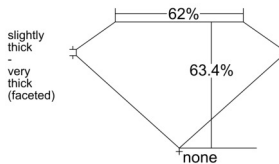

GIA®

FACSIMILE

GIA REPORT 6545073571

Verify this report at GIA.edu

GIA NATURAL DIAMOND DOSSIER®

November 24, 2025
GIA Report Number 6545073571
Shape and Cutting Style ..... Marquise Brilliant
Measurements ..... 7.08 x 3.68 x 2.34 mm

GRADING RESULTS

Carat Weight ..... 0.36 carat
Color Grade ..... D
Clarity Grade SI1

ADDITIONAL GRADING INFORMATION

Polish ..... Excellent
Symmetry ..... Very Good
Fluorescence ..... None
Clarity Characteristics ..... Cloud, Crystal, Feather
Inscription(s): GIA 6545073571

PROPORTIONS

Profile not to actual proportions

GRADING SCALES

GIA COLOR SCALE		GIA CLARITY SCALE			
COLORLESS	D	VERY VERY SLIGHTLY INCLUDED	FLAWLESS		
	E		INTERNALLY FLAWLESS		
	F		VVS₁		
	NEAR COLORLESS	G	VERY SLIGHTLY INCLUDED	VVS₂	
		H		VS₁	
		FANT	I	SLIGHTLY INCLUDED	VS₂
			J		SI₁
			K	INCLUDED	SI₂
	LIGHT	L	INCLUDED	I₁	
		M		I₂	
N		I₃			
O					
P					
Q					
R					
S					
T					
U					
V					
W					
X					
Y					
Z