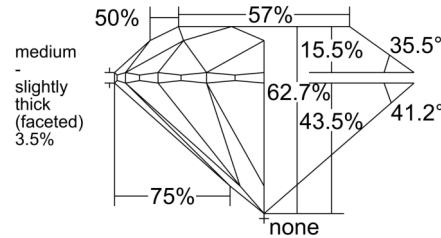

GIA NATURAL DIAMOND GRADING REPORT

November 19, 2025
 GIA Report Number 6545048356
 Shape and Cutting Style Round Brilliant
 Measurements 8.03 - 8.08 x 5.05 mm

GRADING RESULTS

Carat Weight 2.01 carat
 Color Grade I
 Clarity Grade VS2
 Cut Grade Excellent

Profile to actual proportions

CLARITY CHARACTERISTICS

KEY TO SYMBOLS*

- Crystal
- ⊗ Cloud
- ∖ Needle

* Red symbols denote internal characteristics (inclusions). Green or black symbols denote external characteristics (blemishes). Diagram is an approximate representation of the diamond, and symbols shown indicate type, position, and approximate size of clarity characteristics. All clarity characteristics may not be shown. Details of finish are not shown.