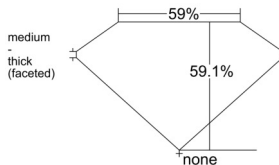

GIA®

FACSIMILE

GIA REPORT 6545031457

Verify this report at GIA.edu

GIA NATURAL DIAMOND DOSSIER®

November 18, 2025
GIA Report Number 6545031457
Shape and Cutting Style ..... Heart Brilliant
Measurements ..... 5.32 x 6.20 x 3.67 mm

GRADING RESULTS

Carat Weight ..... 0.71 carat
Color Grade ..... J
Clarity Grade SI1

ADDITIONAL GRADING INFORMATION

Polish ..... Excellent
Symmetry ..... Very Good
Fluorescence ..... None
Clarity Characteristics ..... Feather, Crystal
Inscription(s): GIA 6545031457

PROPORTIONS

Profile not to actual proportions

GRADING SCALES

GIA COLOR SCALE		GIA CLARITY SCALE			
COLORLESS	D	VERY VERY SLIGHTLY INCLUDED	FLAWLESS		
	E		INTERNALLY FLAWLESS		
	F	VERY SLIGHTLY INCLUDED	VVS₁		
	G		VVS₂		
	H		VS₁		
	NEAR COLORLESS	I	SLIGHTLY INCLUDED	VS₂	
		J		SI₁	
		FAINT	K	INCLUDED	SI₂
			L		I₁
			M		I₂
VERT LIGHT	N	LIGHT	I₃		
	O				
	P				
	Q				
	R