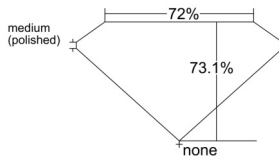

GIA®

FACSIMILE

GIA REPORT 6545024042

Verify this report at GIA.edu

GIA NATURAL DIAMOND DOSSIER®

November 17, 2025
GIA Report Number 6545024042
Shape and Cutting Style ..... Square Modified Brilliant
Measurements ..... 4.77 x 4.75 x 3.47 mm

GRADING RESULTS

Carat Weight ..... 0.61 carat
Color Grade ..... G
Clarity Grade VS1

ADDITIONAL GRADING INFORMATION

Polish ..... Excellent
Symmetry ..... Very Good
Fluorescence ..... Faint
Clarity Characteristics ..... Crystal, Feather
Inscription(s): GIA 6545024042

PROPORTIONS

Profile not to actual proportions

GRADING SCALES

GIA COLOR SCALE		GIA CLARITY SCALE			
COLORLESS	D	VERY VERY SLIGHTLY INCLUDED	FLAWLESS		
	E		INTERNALLY FLAWLESS		
	F	VERY SLIGHTLY INCLUDED	VVS₁		
	G		VVS₂		
	H		VS₁		
	NEAR COLORLESS	I	SLIGHTLY INCLUDED	VS₂	
		J		SI₁	
		FAINT	K	INCLUDED	SI₂
			L		I₁
			M		I₂
VERT LIGHT	N	LIGHT	I₃		
	O				
	P				
	Q				
	R