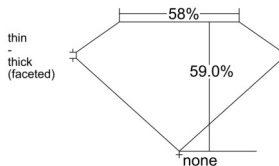

GIA®

FACSIMILE

GIA REPORT 6545012134

Verify this report at GIA.edu

GIA NATURAL DIAMOND DOSSIER®

November 14, 2025
GIA Report Number 6545012134
Shape and Cutting Style ..... Heart Brilliant
Measurements ..... 5.07 x 5.87 x 3.47 mm

GRADING RESULTS

Carat Weight ..... 0.60 carat
Color Grade ..... D
Clarity Grade VVS1

ADDITIONAL GRADING INFORMATION

Polish ..... Excellent
Symmetry ..... Very Good
Fluorescence ..... Faint
Clarity Characteristics ..... Pinpoint, Feather
Inscription(s): GIA 6545012134

PROPORTIONS

Profile not to actual proportions

GRADING SCALES

GIA COLOR SCALE		GIA CLARITY SCALE	
COLORLESS	D	VERY VERY SLIGHTLY INCLUDED	FLAWLESS
	E		INTERNALLY FLAWLESS
	F		VVS₁
	G		VVS₂
	H		VS₁
	I		VS₂
	J		SI₁
	K		SI₂
	L		I₁
	M		I₂
NEAR COLORLESS	N	SLIGHTLY INCLUDED	I₃
	O		
	P		
	Q		
FAINT	R		
	S		
	T		
	U		
VERT LIGHT	V		
	W		
	X		
	Y		
LIGHT	Z