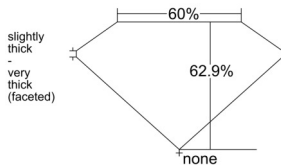

GIA®

FACSIMILE

GIA REPORT 6545006064

Verify this report at GIA.edu

GIA NATURAL DIAMOND DOSSIER®

November 14, 2025
GIA Report Number 6545006064
Shape and Cutting Style ..... Marquise Brilliant
Measurements ..... 6.49 x 3.48 x 2.19 mm

GRADING RESULTS

Carat Weight ..... 0.30 carat
Color Grade ..... F
Clarity Grade VS1

ADDITIONAL GRADING INFORMATION

Polish ..... Excellent
Symmetry ..... Very Good
Fluorescence ..... None
Clarity Characteristics ..... Crystal, Pinpoint
Inscription(s): GIA 6545006064

PROPORTIONS

Profile not to actual proportions

GRADING SCALES

GIA COLOR SCALE		GIA CLARITY SCALE		
NEAR COLORLESS	D	VERY VERY SLIGHTLY INCLUDED	FLAWLESS	
	E		INTERNALLY FLAWLESS	
	F	VERY SLIGHTLY INCLUDED	VS₁	
	G		VS₂	
	H		VS₁	
	FAINT	I	SLIGHTLY INCLUDED	SI₁
		J		SI₂
		K	INCLUDED	I₁
		L		I₂
		M		I₃
N				
VERT LIGHT	O			
	P			
	Q			
	R			
	S			
	T			
LIGHT	U			
	V			
	W			
	X			
	Y			
	Z