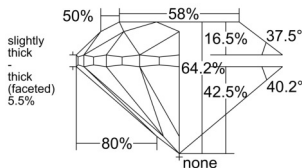

GIA®

FACSIMILE

GIA REPORT 6542997760

Verify this report at GIA.edu

GIA NATURAL DIAMOND DOSSIER®

April 09, 2026
GIA Report Number **6542997760**
Shape and Cutting Style ..... **Round Brilliant**
Measurements ..... **5.50 - 5.56 x 3.55 mm**

GRADING RESULTS

Carat Weight ..... **0.70 carat**
Color Grade ..... **K**
Clarity Grade **VVS1**
Cut Grade ..... **Very Good**

ADDITIONAL GRADING INFORMATION

Polish ..... **Excellent**
Symmetry ..... **Very Good**
Fluorescence ..... **Medium Blue**
Clarity Characteristics ..... **Pinpoint**
Inscription(s): **GIA 6542997760**

PROPORTIONS

Profile to actual proportions

GRADING SCALES

GIA COLOR SCALE	GIA CLARITY SCALE	GIA CUT SCALE
COLOURLESS D	FLAWLESS	EXCELLENT
E	INTERNALLY FLAWLESS	
F	VVS₁	VERY GOOD
G		
H	VVS₂	GOOD
I	VS₁	
J	VS₂	FAIR
K	SI₁	
L	SI₂	POOR
M	I₁	
N	I₂	
O	I₃	
P		
VERY LIGHT Q		
R		
S		
T		
U		
VERY LIGHT V		
W		
X		
Y		
Z