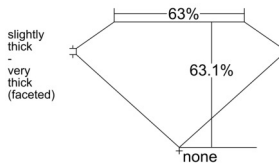

GIA®

FACSIMILE

GIA REPORT 6542994786

Verify this report at GIA.edu

GIA NATURAL DIAMOND DOSSIER®

April 09, 2026
GIA Report Number 6542994786
Shape and Cutting Style ..... Marquise Brilliant
Measurements ..... 7.72 x 4.23 x 2.67 mm

GRADING RESULTS

Carat Weight ..... 0.50 carat
Color Grade I
Clarity Grade VS1

ADDITIONAL GRADING INFORMATION

Polish ..... Very Good
Symmetry ..... Very Good
Fluorescence ..... Faint
Clarity Characteristics..... Crystal, Cloud, Needle, Pinpoint
Inscription(s): GIA 6542994786

PROPORTIONS

Profile not to actual proportions

GRADING SCALES

GIA COLOR SCALE		GIA CLARITY SCALE			
COLORLESS	D	VERY VERY SLIGHTLY INCLUDED	FLAWLESS		
	E		INTERNALLY FLAWLESS		
	F	VERY SLIGHTLY INCLUDED	VS₁		
	G		VS₂		
	H		VS₁		
	NEAR COLORLESS	I	SLIGHTLY INCLUDED	SI₁	
		J		SI₂	
		FAINT	K	INCLUDED	I₁
			L		I₂
			M		I₃
VERT LIGHT	N		LIGHT		
	O				
	P				
	Q				
	R