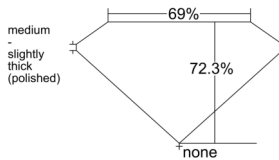

GIA®

FACSIMILE

GIA REPORT 6542993473

Verify this report at GIA.edu

GIA NATURAL DIAMOND DOSSIER®

April 09, 2026
GIA Report Number 6542993473
Shape and Cutting Style ..... Square Modified Brilliant
Measurements ..... 4.34 x 4.34 x 3.14 mm

GRADING RESULTS

Carat Weight ..... 0.50 carat
Color Grade ..... G
Clarity Grade VS2

ADDITIONAL GRADING INFORMATION

Polish ..... Excellent
Symmetry ..... Very Good
Fluorescence ..... None
Clarity Characteristics ..... Cloud
Inscription(s): GIA 6542993473

PROPORTIONS

Profile not to actual proportions

GRADING SCALES

GIA COLOR SCALE		GIA CLARITY SCALE	
COLORLESS	D	VERY VERY SLIGHTLY INCLUDED	FLAWLESS
	E		INTERNALLY FLAWLESS
	F		VVS₁
	G		VVS₂
	H		VS₁
	I		VS₂
	J		SI₁
	K		SI₂
	L		I₁
	M		I₂
NEAR COLORLESS	N	SLIGHTLY INCLUDED	I₃
	O		
	P		
	Q		
FAINT	R		
	S		
	T		
	U		
VERY LIGHT	V		
	W		
	X		
	Y		
LIGHT	Z