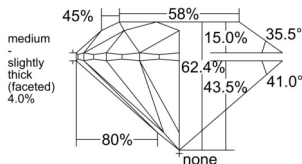

GIA®

FACSIMILE

GIA NATURAL DIAMOND DOSSIER®

April 09, 2026
GIA Report Number 6542991651
Shape and Cutting Style ..... Round Brilliant
Measurements ..... 5.05 - 5.09 x 3.16 mm

GRADING RESULTS

Carat Weight ..... 0.50 carat
Color Grade ..... G
Clarity Grade VS1
Cut Grade ..... Excellent

ADDITIONAL GRADING INFORMATION

Polish ..... Excellent
Symmetry ..... Excellent
Fluorescence ..... None
Clarity Characteristics ..... Cloud, Pinpoint
Inscription(s): GIA 6542991651

GIA REPORT 6542991651

Verify this report at GIA.edu

PROPORTIONS

GRADING SCALES

GIA COLOR SCALE	GIA CLARITY SCALE	GIA CUT SCALE
COLOURLESS	FLAWLESS	EXCELLENT
D	INTERNALLY FLAWLESS	
E	VVS₁	VERY GOOD
F		
G	VS₁	GOOD
H		
I	SI₁	FAIR
J		
K	I₁	POOR
L		
M	I₂	
N		
O	I₃	
P		
Q		
R		
S		
T		
U		
V		
W		
X		
Y		
Z