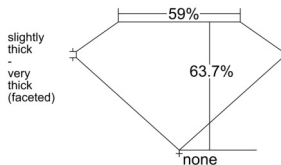

GIA®

FACSIMILE

GIA REPORT 6542991437

Verify this report at GIA.edu

GIA NATURAL DIAMOND DOSSIER®

April 08, 2026
GIA Report Number 6542991437
Shape and Cutting Style ..... Pear Brilliant
Measurements ..... 6.85 x 4.31 x 2.74 mm

GRADING RESULTS

Carat Weight ..... 0.50 carat
Color Grade ..... G
Clarity Grade VS1

ADDITIONAL GRADING INFORMATION

Polish ..... Excellent
Symmetry ..... Excellent
Fluorescence ..... Faint
Clarity Characteristics ..... Cloud, Needle
Inscription(s): GIA 6542991437

PROPORTIONS

Profile not to actual proportions

GRADING SCALES

GIA COLOR SCALE		GIA CLARITY SCALE	
COLORLESS	D	VERY VERY SLIGHTLY INCLUDED	FLAWLESS
	E		INTERNALLY FLAWLESS
	F		VS₁
	G		VS₂
	H		VS₁
	I		VS₂
	J		SI₁
	K		SI₂
	L		I₁
	M		I₂
NEAR COLORLESS	N	SLIGHTLY INCLUDED	I₃
	O		
	P		
	Q		
FAINT	R	INCLUDED	
	S		
	T		
	U		
VERY LIGHT	V		
	W		
	X		
	Y		
LIGHT	Z