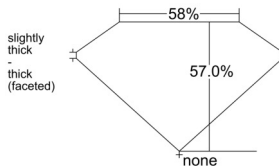

GIA®

FACSIMILE

GIA REPORT 6542991355

Verify this report at GIA.edu

GIA NATURAL DIAMOND DOSSIER®

April 09, 2026
GIA Report Number 6542991355
Shape and Cutting Style ..... Heart Brilliant
Measurements ..... 4.92 x 5.50 x 3.14 mm

GRADING RESULTS

Carat Weight ..... 0.50 carat
Color Grade ..... G
Clarity Grade VS1

ADDITIONAL GRADING INFORMATION

Polish ..... Very Good
Symmetry ..... Very Good
Fluorescence ..... None
Clarity Characteristics..... Crystal, Cloud, Pinpoint
Inscription(s): GIA 6542991355

PROPORTIONS

Profile not to actual proportions

GRADING SCALES

GIA COLOR SCALE		GIA CLARITY SCALE			
COLORLESS	D	VERY VERY SLIGHTLY INCLUDED	FLAWLESS		
	E		INTERNALLY FLAWLESS		
	F	VERY SLIGHTLY INCLUDED	VS₁		
	G		VS₂		
	H		VS₁		
	NEAR COLORLESS	I	SLIGHTLY INCLUDED	SI₁	
		J		SI₂	
		FAINT	K	INCLUDED	I₁
			L		I₂
			M		I₃
N					
VERT LIGHT	O				
	P				
	Q				
	R				
	LIGHT	S			
		T			
U					
V					
	W				
	X				
	Y				
	Z