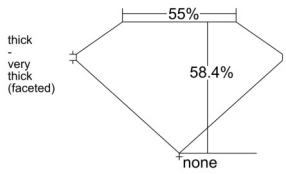

GIA®

FACSIMILE

GIA REPORT 6542990906

Verify this report at GIA.edu

GIA NATURAL DIAMOND DOSSIER®

April 09, 2026
GIA Report Number 6542990906
Shape and Cutting Style ..... Heart Brilliant
Measurements ..... 4.61 x 5.52 x 3.22 mm

GRADING RESULTS

Carat Weight ..... 0.50 carat
Color Grade ..... E
Clarity Grade SI1

ADDITIONAL GRADING INFORMATION

Polish ..... Very Good
Symmetry ..... Very Good
Fluorescence ..... None
Clarity Characteristics ..... Feather
Inscription(s): GIA 6542990906

PROPORTIONS

Profile not to actual proportions

GRADING SCALES

GIA COLOR SCALE		GIA CLARITY SCALE			
COLORLESS	D	VERY VERY SLIGHTLY INCLUDED	FLAWLESS		
	E		INTERNALLY FLAWLESS		
	F	VERY SLIGHTLY INCLUDED	VVS₁		
	G		VVS₂		
	H		VS₁		
	NEAR COLORLESS	I	SLIGHTLY INCLUDED	VS₂	
		J		SI₁	
		FAINT	K	INCLUDED	SI₂
			L		I₁
			M		I₂
VERT LIGHT	N	LIGHT	I₃		
	O				
	P				
	Q				
	R