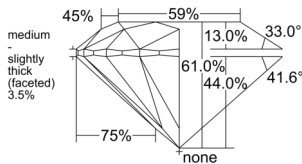

GIA®

FACSIMILE

GIA REPORT 6542988971

Verify this report at GIA.edu

GIA NATURAL DIAMOND DOSSIER®

April 09, 2026
GIA Report Number 6542988971
Shape and Cutting Style ..... Round Brilliant
Measurements ..... 5.10 - 5.13 x 3.12 mm

GRADING RESULTS

Carat Weight ..... 0.50 carat
Color Grade ..... D
Clarity Grade VVS1
Cut Grade ..... Excellent

ADDITIONAL GRADING INFORMATION

Polish ..... Excellent
Symmetry ..... Excellent
Fluorescence ..... Medium Blue
Clarity Characteristics ..... Pinpoint
Inscription(s): GIA 6542988971

PROPORTIONS

Profile to actual proportions

GRADING SCALES

GIA COLOR SCALE

COLORESS	D
	E
	F
	G
	H
	I
	J
NEAR COLORESS	K
	L
FANIT	M
	N
	O
	P
	R
VERY LIGHT	S
	T
	U
	V
	W
	X
	Y
LIGHT	Z

GIA CLARITY SCALE

FLAWLESS	VERY VERY SLIGHTLY INCLUDED	VS₁	VS₂	SL₁	SL₂	I₁	I₂	I₃			
									VERY SLIGHTLY INCLUDED	SLIGHTLY INCLUDED	INCLUDED

GIA CUT SCALE

EXCELLENT
VERY GOOD
GOOD
FAIR
POOR