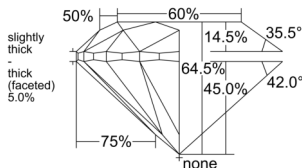

GIA®

FACSIMILE

GIA REPORT 6542987156

Verify this report at GIA.edu

GIA NATURAL DIAMOND DOSSIER®

April 08, 2026
GIA Report Number 6542987156
Shape and Cutting Style ..... Round Brilliant
Measurements ..... 5.55 - 5.61 x 3.60 mm

GRADING RESULTS

Carat Weight ..... 0.70 carat
Color Grade ..... D
Clarity Grade VVS1
Cut Grade ..... Very Good

ADDITIONAL GRADING INFORMATION

Polish ..... Excellent
Symmetry ..... Very Good
Fluorescence ..... Strong Blue
Clarity Characteristics ..... Pinpoint
Inscription(s): GIA 6542987156

PROPORTIONS

Profile to actual proportions