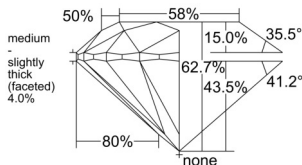

GIA®

FACSIMILE

GIA REPORT 6542982872

Verify this report at GIA.edu

GIA NATURAL DIAMOND DOSSIER®

April 09, 2026
GIA Report Number 6542982872
Shape and Cutting Style ..... Round Brilliant
Measurements ..... 4.34 - 4.37 x 2.73 mm

GRADING RESULTS

Carat Weight ..... 0.32 carat
Color Grade I
Clarity Grade VS1
Cut Grade ..... Excellent

ADDITIONAL GRADING INFORMATION

Polish ..... Excellent
Symmetry ..... Excellent
Fluorescence ..... Medium Blue
Clarity Characteristics ..... Cloud, Pinpoint
Inscription(s): GIA 6542982872

PROPORTIONS

GRADING SCALES

GIA COLOR SCALE

COLORLESS	D
	E
	F
	G
	H
	I
	J
NEAR COLORLESS	K
	L
	M
FAIN	N
	O
	P
	Q
VERY LIGHT	R
	S
	T
	U
	V
	W
	X
	Y
LIGHT	Z

GIA CLARITY SCALE

FLAWLESS	INTERNAL FLAWLESS	
		FLAWLESS
VERY VERY SLIGHTLY INCLUDED	VVS₁	
	VVS₂	
VERY SLIGHTLY INCLUDED	VS₁	
	VS₂	
SLIGHTLY INCLUDED	SI₁	
	SI₂	
INCLUDED	I₁	
	I₂	
	I₃	

GIA CUT SCALE

EXCELLENT
VERY GOOD
GOOD
FAIR
POOR