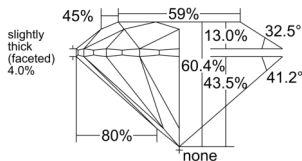

GIA®

FACSIMILE

GIA REPORT 6542981741

Verify this report at GIA.edu

GIA NATURAL DIAMOND DOSSIER®

April 09, 2026
GIA Report Number 6542981741
Shape and Cutting Style ..... Round Brilliant
Measurements ..... 4.33 - 4.36 x 2.62 mm

GRADING RESULTS

Carat Weight ..... 0.30 carat
Color Grade ..... K
Clarity Grade VS1
Cut Grade ..... Excellent

ADDITIONAL GRADING INFORMATION

Polish ..... Excellent
Symmetry ..... Excellent
Fluorescence ..... Faint
Clarity Characteristics ..... Cloud, Feather
Inscription(s): GIA 6542981741

PROPORTIONS

Profile to actual proportions