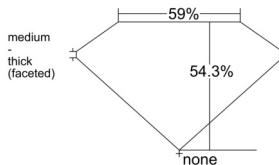

GIA®

FACSIMILE

GIA REPORT 6542980508

Verify this report at GIA.edu

GIA NATURAL DIAMOND DOSSIER®

April 07, 2026
GIA Report Number **6542980508**
Shape and Cutting Style ..... **Heart Brilliant**
Measurements ..... **5.43 x 6.00 x 3.26 mm**

GRADING RESULTS

Carat Weight ..... **0.60 carat**
Color Grade ..... **E**
Clarity Grade **VS2**

ADDITIONAL GRADING INFORMATION

Polish ..... **Excellent**
Symmetry ..... **Excellent**
Fluorescence ..... **None**
Clarity Characteristics ..... **Feather**
Inscription(s): **GIA 6542980508**

PROPORTIONS

Profile not to actual proportions

GRADING SCALES

GIA COLOR SCALE		GIA CLARITY SCALE			
COLORLESS	D	VERY VERY SLIGHTLY INCLUDED	FLAWLESS		
	E		INTERNALLY FLAWLESS		
	F		VVS₁		
	NEAR COLORLESS	G	VERY SLIGHTLY INCLUDED	VVS₂	
		H		VS₁	
		FAINT	I	SLIGHTLY INCLUDED	VS₂
			J		SI₁
	K		SI₂		
	LIGHT		L	INCLUDED	I₁
			M		I₂
N			I₃		
O					
P					
Q					
R