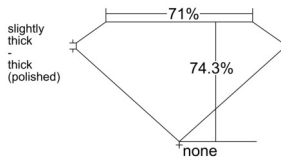

GIA®

FACSIMILE

GIA REPORT 6542980154

Verify this report at GIA.edu

GIA NATURAL DIAMOND DOSSIER®

April 07, 2026
GIA Report Number 6542980154
Shape and Cutting Style ..... Square Modified Brilliant
Measurements ..... 4.30 x 4.24 x 3.15 mm

GRADING RESULTS

Carat Weight ..... 0.51 carat
Color Grade I
Clarity Grade VVS1

ADDITIONAL GRADING INFORMATION

Polish ..... Excellent
Symmetry ..... Very Good
Fluorescence ..... Faint
Clarity Characteristics ..... Pinpoint, Feather
Inscription(s): GIA 6542980154

PROPORTIONS

Profile not to actual proportions

GRADING SCALES

GIA COLOR SCALE		GIA CLARITY SCALE			
COLORLESS	D	VERY VERY SLIGHTLY INCLUDED	FLAWLESS		
	E		INTERNALLY FLAWLESS		
	F	VERY SLIGHTLY INCLUDED	VVS₁		
	G		VVS₂		
	H		VS₁		
	NEAR COLORLESS	I	SLIGHTLY INCLUDED	VS₂	
		J		SI₁	
		FAINT	K	INCLUDED	SI₂
			L		I₁
			M		I₂
N			I₃		
VERT LIGHT	O	LIGHT			
	P				
	Q				
	R				
	S				
	T				
LIGHT	U				
	V				
	W				
	X				
Y					
Z