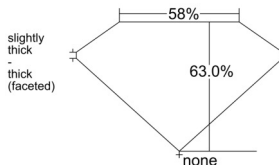

GIA®

FACSIMILE

GIA REPORT 6542978371

Verify this report at GIA.edu

GIA NATURAL DIAMOND DOSSIER®

April 07, 2026
GIA Report Number **6542978371**
Shape and Cutting Style ..... **Marquise Brilliant**
Measurements ..... **8.29 x 4.25 x 2.68 mm**

GRADING RESULTS

Carat Weight ..... **0.55 carat**
Color Grade ..... **G**
Clarity Grade **VVS2**

ADDITIONAL GRADING INFORMATION

Polish ..... **Excellent**
Symmetry ..... **Very Good**
Fluorescence ..... **None**
Clarity Characteristics..... **Needle, Pinpoint, Feather, Cloud**
Inscription(s): **GIA 6542978371**

PROPORTIONS

Profile not to actual proportions

GRADING SCALES

GIA COLOR SCALE		GIA CLARITY SCALE			
COLORLESS	D	VERY VERY SLIGHTLY INCLUDED	FLAWLESS		
	E		INTERNALLY FLAWLESS		
	F	VERY SLIGHTLY INCLUDED	VVS₁		
	G		VVS₂		
	H		VS₁		
	NEAR COLORLESS	I	SLIGHTLY INCLUDED	VS₂	
		J		SI₁	
		FAINT	K	INCLUDED	SI₂
			L		I₁
			M		I₂
VERT LIGHT	N	INCLUDED	I₃		
	O				
	P				
	Q				
	R				
LIGHT	S				
	T				
	U				
	V				
	W				
X					
Y					
Z