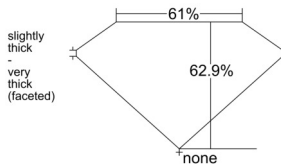

GIA®

FACSIMILE

GIA REPORT 6542976982

Verify this report at GIA.edu

GIA NATURAL DIAMOND DOSSIER®

April 08, 2026
GIA Report Number **6542976982**
Shape and Cutting Style ..... **Pear Brilliant**
Measurements ..... **5.82 x 3.70 x 2.32 mm**

GRADING RESULTS

Carat Weight ..... **0.30 carat**
Color Grade ..... **I**
Clarity Grade ..... **Internally Flawless**

ADDITIONAL GRADING INFORMATION

Polish ..... **Excellent**
Symmetry ..... **Very Good**
Fluorescence ..... **None**
Clarity Characteristics ..... **Minor Details of Polish**
Inscription(s): **GIA 6542976982**

PROPORTIONS

Profile not to actual proportions

GRADING SCALES

GIA COLOR SCALE		GIA CLARITY SCALE			
COLORLESS	D	VERY SLIGHTLY INCLUDED	FLAWLESS		
	E		INTERNALLY FLAWLESS		
	F		VVS₁		
	NEAR COLORLESS	G	VERY SLIGHTLY INCLUDED	VVS₂	
		H		VS₁	
		FANT	I	SLIGHTLY INCLUDED	VS₂
			J		SI₁
	LIGHT	K	INCLUDED	SI₂	
		L		I₁	
		M		I₂	
N		INCLUDED	I₃		
O					
P					
Q					
R					
S					
T					
U					
V					
W					
X					
Y					
Z