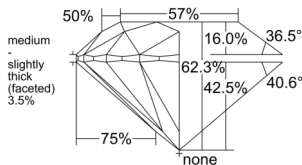

GIA®

FACSIMILE

GIA REPORT 6542974566

Verify this report at GIA.edu

GIA NATURAL DIAMOND DOSSIER®

April 07, 2026
GIA Report Number 6542974566
Shape and Cutting Style ..... Round Brilliant
Measurements ..... 5.36 - 5.39 x 3.35 mm

GRADING RESULTS

Carat Weight ..... 0.60 carat
Color Grade ..... F
Clarity Grade VS2
Cut Grade ..... Excellent

ADDITIONAL GRADING INFORMATION

Polish ..... Excellent
Symmetry ..... Excellent
Fluorescence ..... None
Clarity Characteristics ..... Crystal, Feather
Inscription(s): GIA 6542974566

PROPORTIONS

GRADING SCALES

GIA COLOR SCALE	GIA CLARITY SCALE	GIA CUT SCALE	
D	FLAWLESS	EXCELLENT	
E	INTERNALLY FLAWLESS		
F		VVS₁	VERY GOOD
G	VVS₂		
H	VS₁	GOOD	
I	VS₂		
J	SI₁	FAIR	
K	SI₂		
L	I₁	POOR	
M			
N			
O	I₂		
P			
Q			
R	I₃		
S			
T			
U			
V			
W			
X			
Y			
Z