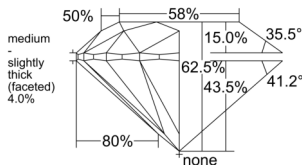

GIA®

FACSIMILE

GIA NATURAL DIAMOND DOSSIER®

April 06, 2026
GIA Report Number 6542972292
Shape and Cutting Style ..... Round Brilliant
Measurements ..... 4.73 - 4.75 x 2.96 mm

GRADING RESULTS

Carat Weight ..... 0.41 carat
Color Grade ..... E
Clarity Grade VS1
Cut Grade ..... Excellent

ADDITIONAL GRADING INFORMATION

Polish ..... Excellent
Symmetry ..... Excellent
Fluorescence ..... Strong Blue
Clarity Characteristics ..... Cloud
Inscription(s): GIA 6542972292

GIA REPORT 6542972292

Verify this report at GIA.edu

PROPORTIONS

Profile to actual proportions