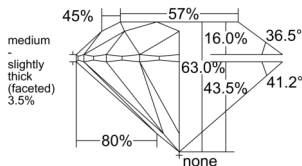

GIA®

FACSIMILE

GIA REPORT 6542968841

Verify this report at GIA.edu

GIA NATURAL DIAMOND DOSSIER®

April 07, 2026
GIA Report Number 6542968841
Shape and Cutting Style ..... Round Brilliant
Measurements ..... 5.63 - 5.65 x 3.55 mm

GRADING RESULTS

Carat Weight ..... 0.70 carat
Color Grade ..... M
Clarity Grade VS2
Cut Grade ..... Excellent

ADDITIONAL GRADING INFORMATION

Polish ..... Excellent
Symmetry ..... Excellent
Fluorescence ..... None
Clarity Characteristics ..... Feather
Inscription(s): GIA 6542968841

PROPORTIONS

Profile to actual proportions