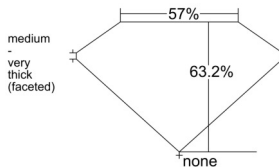

GIA®

FACSIMILE

GIA REPORT 6542958906

Verify this report at GIA.edu

GIA NATURAL DIAMOND DOSSIER®

April 07, 2026
GIA Report Number **6542958906**
Shape and Cutting Style ..... **Heart Brilliant**
Measurements ..... **5.68 x 6.19 x 3.91 mm**

GRADING RESULTS

Carat Weight ..... **0.80 carat**
Color Grade ..... **F**
Clarity Grade **S12**

ADDITIONAL GRADING INFORMATION

Polish ..... **Good**
Symmetry ..... **Good**
Fluorescence ..... **None**
Clarity Characteristics..... **Twinning Wisp, Cloud, Feather**
Inscription(s): **GIA 6542958906**

PROPORTIONS

Profile not to actual proportions

GRADING SCALES

GIA COLOR SCALE		GIA CLARITY SCALE			
COLORLESS	D	VERY VERY SLIGHTLY INCLUDED	FLAWLESS		
	E		INTERNALLY FLAWLESS		
	F	VERY SLIGHTLY INCLUDED	VVS₁		
	G		VVS₂		
	H		VS₁		
	NEAR COLORLESS	I	SLIGHTLY INCLUDED	VS₂	
		J		S1₁	
		FAINT	K	SLIGHTLY INCLUDED	S1₂
			L		I₁
			M	INCLUDED	I₂
N	I₃				
O					
VERT LIGHT	P				
	Q				
	R				
	LIGHT	S			
		T			
U					
V					
W					
X					
Y					
Z