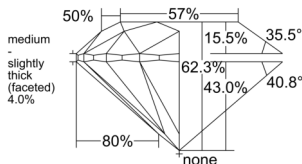

GIA®

FACSIMILE

GIA REPORT 6542955569

Verify this report at GIA.edu

GIA NATURAL DIAMOND DOSSIER®

April 03, 2026
GIA Report Number 6542955569
Shape and Cutting Style ..... Round Brilliant
Measurements ..... 4.65 - 4.67 x 2.90 mm

GRADING RESULTS

Carat Weight ..... 0.39 carat
Color Grade ..... D
Clarity Grade VVS1
Cut Grade ..... Excellent

ADDITIONAL GRADING INFORMATION

Polish ..... Excellent
Symmetry ..... Excellent
Fluorescence ..... Medium Blue
Clarity Characteristics ..... Pinpoint
Inscription(s): GIA 6542955569

PROPORTIONS

GRADING SCALES

GIA COLOR SCALE

COLORLESS	D
	E
	F
	G
	H
	I
	J
NEAR COLORLESS	K
	L
	M
Faint	N
	O
	P
	Q
Very Light	R
	S
	T
	U
	V
	W
	X
	Y
Light	Z

GIA CLARITY SCALE

FLAWLESS	INTERNAL FLAWLESS	
		FLAWLESS
VERY VERY SLIGHTLY INCLUDED	VVS₁	
	VVS₂	
VERY SLIGHTLY INCLUDED	VS₁	
	VS₂	
SLIGHTLY INCLUDED	SI₁	
	SI₂	
INCLUDED	I₁	
	I₂	
	I₃	

GIA CUT SCALE

EXCELLENT
VERY GOOD
GOOD
FAIR
POOR