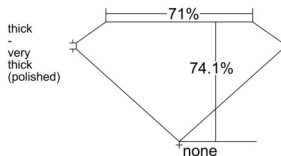

GIA®

FACSIMILE

GIA REPORT 6542952884

Verify this report at GIA.edu

GIA NATURAL DIAMOND DOSSIER®

April 03, 2026
GIA Report Number 6542952884
Shape and Cutting Style ..... Square Modified Brilliant
Measurements ..... 4.43 x 4.35 x 3.23 mm

GRADING RESULTS

Carat Weight ..... 0.56 carat
Color Grade ..... G
Clarity Grade SI1

ADDITIONAL GRADING INFORMATION

Polish ..... Excellent
Symmetry ..... Very Good
Fluorescence ..... None
Clarity Characteristics ..... Cloud, Crystal
Inscription(s): GIA 6542952884

PROPORTIONS

Profile not to actual proportions

GRADING SCALES

GIA COLOR SCALE		GIA CLARITY SCALE			
COLORLESS	D	VERY VERY SLIGHTLY INCLUDED	FLAWLESS		
	E		INTERNALLY FLAWLESS		
	F	VERY SLIGHTLY INCLUDED	VVS₁		
	G		VVS₂		
	H		VS₁		
	NEAR COLORLESS	I	SLIGHTLY INCLUDED	VS₂	
		J		SI₁	
		FAINT	K	INCLUDED	SI₂
			L		I₁
			M		I₂
VERT LIGHT	N	LIGHT	I₃		
	O				
	P				
	Q				
	R				
	S