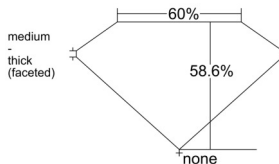

GIA®

FACSIMILE

GIA REPORT 6542939154

Verify this report at GIA.edu

GIA NATURAL DIAMOND DOSSIER®

April 02, 2026
GIA Report Number 6542939154
Shape and Cutting Style ..... Heart Brilliant
Measurements ..... 4.60 x 5.27 x 3.09 mm

GRADING RESULTS

Carat Weight ..... 0.43 carat
Color Grade ..... G
Clarity Grade ..... Internally Flawless

ADDITIONAL GRADING INFORMATION

Polish ..... Excellent
Symmetry ..... Excellent
Fluorescence ..... None
Clarity Characteristics ..... Minor Details of Polish
Inspection(s): GIA 6542939154

PROPORTIONS

Profile not to actual proportions

GRADING SCALES

GIA COLOR SCALE		GIA CLARITY SCALE			
COLORLESS	D	VERY VERY SLIGHTLY INCLUDED	FLAWLESS		
	E		INTERNALLY FLAWLESS		
	F	VERY SLIGHTLY INCLUDED	VVS₁		
	G		VVS₂		
	H		VS₁		
	NEAR COLORLESS	I	SLIGHTLY INCLUDED	VS₂	
		J		SI₁	
		FAINT	K	INCLUDED	SI₂
			L		I₁
			M		I₂
VERT LIGHT			N	INCLUDED	I₃
			O		
			P		
	Q				
LIGHT	R				
	S				
	T				
	U				
	V				
	Z