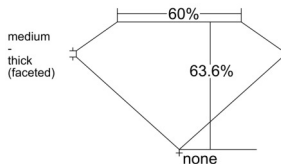

GIA®

FACSIMILE

GIA REPORT 6542938861

Verify this report at GIA.edu

GIA NATURAL DIAMOND DOSSIER®

April 02, 2026
GIA Report Number 6542938861
Shape and Cutting Style ..... Marquise Brilliant
Measurements ..... 8.00 x 4.12 x 2.62 mm

GRADING RESULTS

Carat Weight ..... 0.50 carat
Color Grade ..... G
Clarity Grade VS2

ADDITIONAL GRADING INFORMATION

Polish ..... Very Good
Symmetry ..... Very Good
Fluorescence ..... None
Clarity Characteristics ..... Cloud, Crystal
Inscription(s): GIA 6542938861

PROPORTIONS

Profile not to actual proportions

GRADING SCALES

GIA COLOR SCALE		GIA CLARITY SCALE			
COLORLESS	D	VERY VERY SLIGHTLY INCLUDED	FLAWLESS		
	E		INTERNALLY FLAWLESS		
	F		VVS₁		
	NEAR COLORLESS	G	VVS₂		
		H	VERY SLIGHTLY INCLUDED	VS₁	
		I		VS₂	
		FAINT	J	SLIGHTLY INCLUDED	SI₁
			K		SI₂
	L		INCLUDED		I₁
	M			I₂	
VERT LIGHT	N		INCLUDED	I₃	
	O				
	P				
	Q				
	R				
LIGHT	S				
	T				
	U				
	V				
	Z