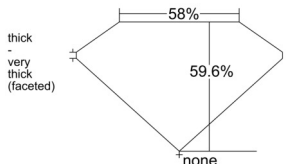

GIA®

FACSIMILE

GIA REPORT 6542938828

Verify this report at GIA.edu

GIA NATURAL DIAMOND DOSSIER®

April 02, 2026
GIA Report Number 6542938828
Shape and Cutting Style ..... Heart Brilliant
Measurements ..... 4.81 x 5.56 x 3.31 mm

GRADING RESULTS

Carat Weight ..... 0.51 carat
Color Grade ..... F
Clarity Grade VVS1

ADDITIONAL GRADING INFORMATION

Polish ..... Very Good
Symmetry ..... Excellent
Fluorescence ..... Faint
Clarity Characteristics..... Pinpoint, Feather
Inscription(s): GIA 6542938828

PROPORTIONS

Profile not to actual proportions

GRADING SCALES

GIA COLOR SCALE		GIA CLARITY SCALE	
COLORLESS	D	VERY VERY SLIGHTLY INCLUDED	FLAWLESS
	E		INTERNALLY FLAWLESS
	F		VVS₁
	G		VVS₂
	H		VS₁
	I		VS₂
	J		SI₁
	K		SI₂
	L		I₁
	M		I₂
NEAR COLORLESS	N	SLIGHTLY INCLUDED	I₃
	O		
	P		
	Q		
FAINT	R		
	S		
	T		
	U		
VERY LIGHT	V		
	W		
	X		
	Y		
LIGHT	Z