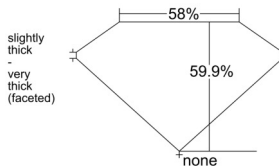

GIA®

FACSIMILE

GIA REPORT 6542938826

Verify this report at GIA.edu

GIA NATURAL DIAMOND DOSSIER®

April 02, 2026
GIA Report Number 6542938826
Shape and Cutting Style ..... Heart Brilliant
Measurements ..... 4.84 x 5.62 x 3.36 mm

GRADING RESULTS

Carat Weight ..... 0.52 carat
Color Grade ..... G
Clarity Grade VVS1

ADDITIONAL GRADING INFORMATION

Polish ..... Excellent
Symmetry ..... Excellent
Fluorescence ..... None
Clarity Characteristics ..... Pinpoint, Cloud, Feather
Inscription(s): GIA 6542938826

PROPORTIONS

Profile not to actual proportions

GRADING SCALES

GIA COLOR SCALE		GIA CLARITY SCALE			
COLORLESS	D	VERY VERY SLIGHTLY INCLUDED	FLAWLESS		
	E		INTERNALLY FLAWLESS		
	F	VERY SLIGHTLY INCLUDED	VVS₁		
	G		VVS₂		
	H		VS₁		
	NEAR COLORLESS	I	SLIGHTLY INCLUDED	VS₂	
		J		SI₁	
		FAINT	K	INCLUDED	SI₂
			L		I₁
			M		I₂
VERT LIGHT	N	LIGHT	I₃		
	O				
	P				
	Q				
	R