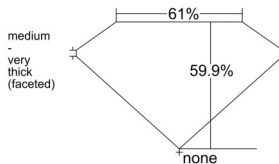

GIA®

FACSIMILE

GIA REPORT 6542934436

Verify this report at GIA.edu

GIA NATURAL DIAMOND DOSSIER®

April 08, 2026
GIA Report Number 6542934436
Shape and Cutting Style ..... Heart Brilliant
Measurements ..... 5.94 x 6.65 x 3.99 mm

GRADING RESULTS

Carat Weight ..... 0.90 carat
Color Grade I
Clarity Grade VS2

ADDITIONAL GRADING INFORMATION

Polish ..... Excellent
Symmetry ..... Excellent
Fluorescence ..... Faint
Clarity Characteristics ..... Crystal
Inscription(s): GIA 6542934436

PROPORTIONS

Profile not to actual proportions

GRADING SCALES

GIA COLOR SCALE		GIA CLARITY SCALE	
COLORLESS	D	VERY VERY SLIGHTLY INCLUDED	FLAWLESS
	E		INTERNALLY FLAWLESS
	F		VVS₁
	G		VVS₂
	H		VS₁
	I		VS₂
	J		SI₁
	K		SI₂
	L		I₁
	M		I₂
NEAR COLORLESS	N	SLIGHTLY INCLUDED	I₃
	O		
	P		
	Q		
FAINT	R		
	S		
	T		
	U		
VERY LIGHT	V		
	W		
	X		
	Y		
LIGHT	Z