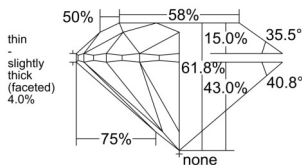

GIA®

FACSIMILE

GIA REPORT 6542928792

Verify this report at GIA.edu

GIA NATURAL DIAMOND DOSSIER®

March 31, 2026
GIA Report Number 6542928792
Shape and Cutting Style ..... Round Brilliant
Measurements ..... 5.04 - 5.08 x 3.13 mm

GRADING RESULTS

Carat Weight ..... 0.50 carat
Color Grade L
Clarity Grade VS1
Cut Grade ..... Excellent

ADDITIONAL GRADING INFORMATION

Polish ..... Excellent
Symmetry ..... Excellent
Fluorescence ..... None
Clarity Characteristics..... Feather, Cavity, Pinpoint
Inscription(s): GIA 6542928792

PROPORTIONS

GRADING SCALES

GIA COLOR SCALE	GIA CLARITY SCALE	GIA CUT SCALE	
D	FLAWLESS	EXCELLENT	
E	INTERNALLY FLAWLESS		
F		VVS₁	VERY GOOD
G	VVS₂		
H	VS₁	GOOD	
I	VS₂		
J	SI₁	FAIR	
K	SI₂		
L	I₁	POOR	
M	I₂		
N	I₃		
O			
P			
Q			
R			
S			
T			
U			
V			
W			
X			
Y			
Z